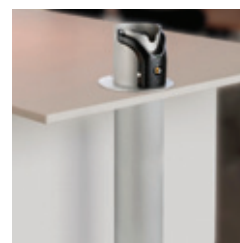

KIT SPAZZOLE INCLUSE
/ BRUSHES INCLUDED IN THE KIT

Per portafiltri di Ø 53 mm e Ø 58 mm
/ For Ø 53 mm and Ø 58 mm portafilter baskets

TENSIONE, POTENZA MOTORE
/ VOLTAGE, POWER

220-240 V – 50/60 Hz, 36 W

GIRI SPAZZOLA
/ R.P.M.

200/min.

FUNZIONAMENTO
/ FUNCTIONING

Attivazione automatica della spazzola tramite il lettore ottico
/ Automatic brush activation with optical device

MATERIALE SPAZZOLA
/ BRUSH MATERIAL

Gomma alimentare
/ Food grade rubber

MATERIALE
/ MATERIAL

Corpo in acciaio inox
/ Stainless steel body

CAPACITÀ TUBO RACCOGLI FONDI
/ COFFEE GROUNDS PIPE CAPACITY

Circa 3 kg di fondi di caffè
/ About 3 kg of coffee grounds

PESO NETTO / NET WEIGHT

4 kg

DIMENSIONI / DIMENSIONS

187 x 187 x 690h mm

OPTIONAL

Spazzola per portafiltri Ø special
/ Brush for special Ø portafilter baskets